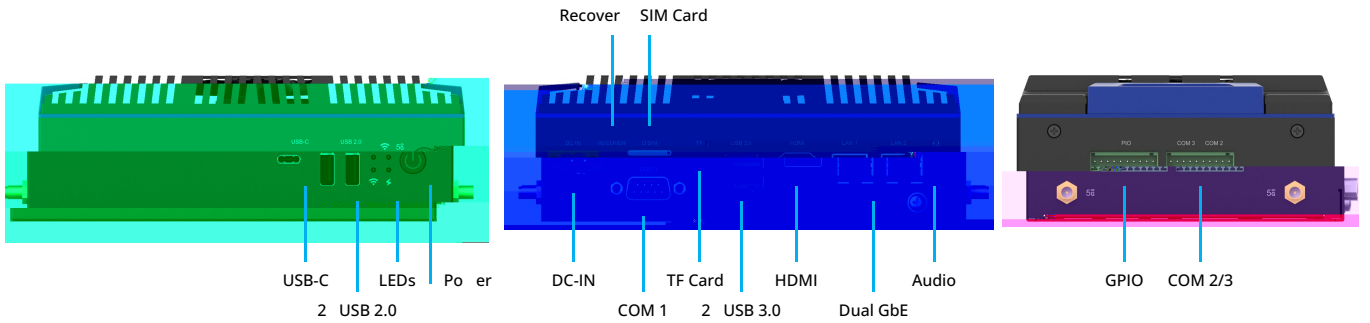

# NVIDIA Jetson Orin NX ARM

NVIDIA Jetson Orin NX 8GB/16GB  
Ampere GPU + Cortex-A78AE CPU  
117/157 INT8 TOPS AI

2x GbE 6x USB 3x COM 8x GPIO  
GPS WiFi 5G/4G LoRa  
M.2 NVMe SSD TF  
TPM/TCM  
Linux Ubuntu OS + NVIDIA JetPack SDK

	NVIDIA Jetson Orin NX 8GB	NVIDIA Jetson Orin NX 16GB
	70 TOPS ( ) / 117 TOPS (SUPER)	100 TOPS ( ) / 157 TOPS (SUPER)
	1024-core NVIDIA Ampere architecture GPU with 32 Tensor Cores	1024-core NVIDIA Ampere architecture GPU with 32 Tensor Cores
	6-core Arm Cortex-A78AE v8.2 64-bit CPU	8-core Arm Cortex-A78AE v8.2 64-bit CPU
	1x NVDLA v2	2x NVDLA v2
	1x 4K 60 / 3x 4K 30 / 6x 1080p60 / 12x 1080p30 (H.265)	
	1x 8K 30 / 2x 4K 60 / 4x 4K 30 / 9x 1080p60 / 18x 1080p30 (H.265)	
	8GB 128-bit LPDDR5	16GB 128-bit LPDDR5
	1x M.2 2280 NVMe SSD (PCIe x4)	
	1x TF ,	
	NVIDIA Jetson integrated GbE and RTL8119I	
	2x RJ45, 10/100/1000 Mbps	
	1x M.2 Key E, WiFi 5/WiFi 6	
	1x M.2 Key B, 4G/5G ; 1x Micro SIM	
	1x Mini PCIe, LoRa	
	GPS , /	
	1x HDMI 2.1, 4K 60	
	1x 3.5mm Combo Jack	
	1x USB 3.0 Type-C, 2x USB 3.0 Type-A, 2x USB 2.0 Type-A	
	1x DB9 (RS-232/485 )	
	1x 10Pin (1x RS-232+1x RS-485)	
	1x (RS-232/TTL )	
	1x ( DB9 )	
	1x 10Pin (4 /4 )	
	CR2032 ,	
	Z32H330TC TCM/TPM 2.0	
	12V DC-IN	
	2P-5.08mm ,	
	, Recovery , , LED	
	187mm x 131mm x 54mm	
	Ubuntu 22.04 + JetPack 6.2 ( SUPER )	
	0-60 ( SSD , -20-70 )	
	-20-75	
	10%-90% RH,	
	CCC, CE Class A	